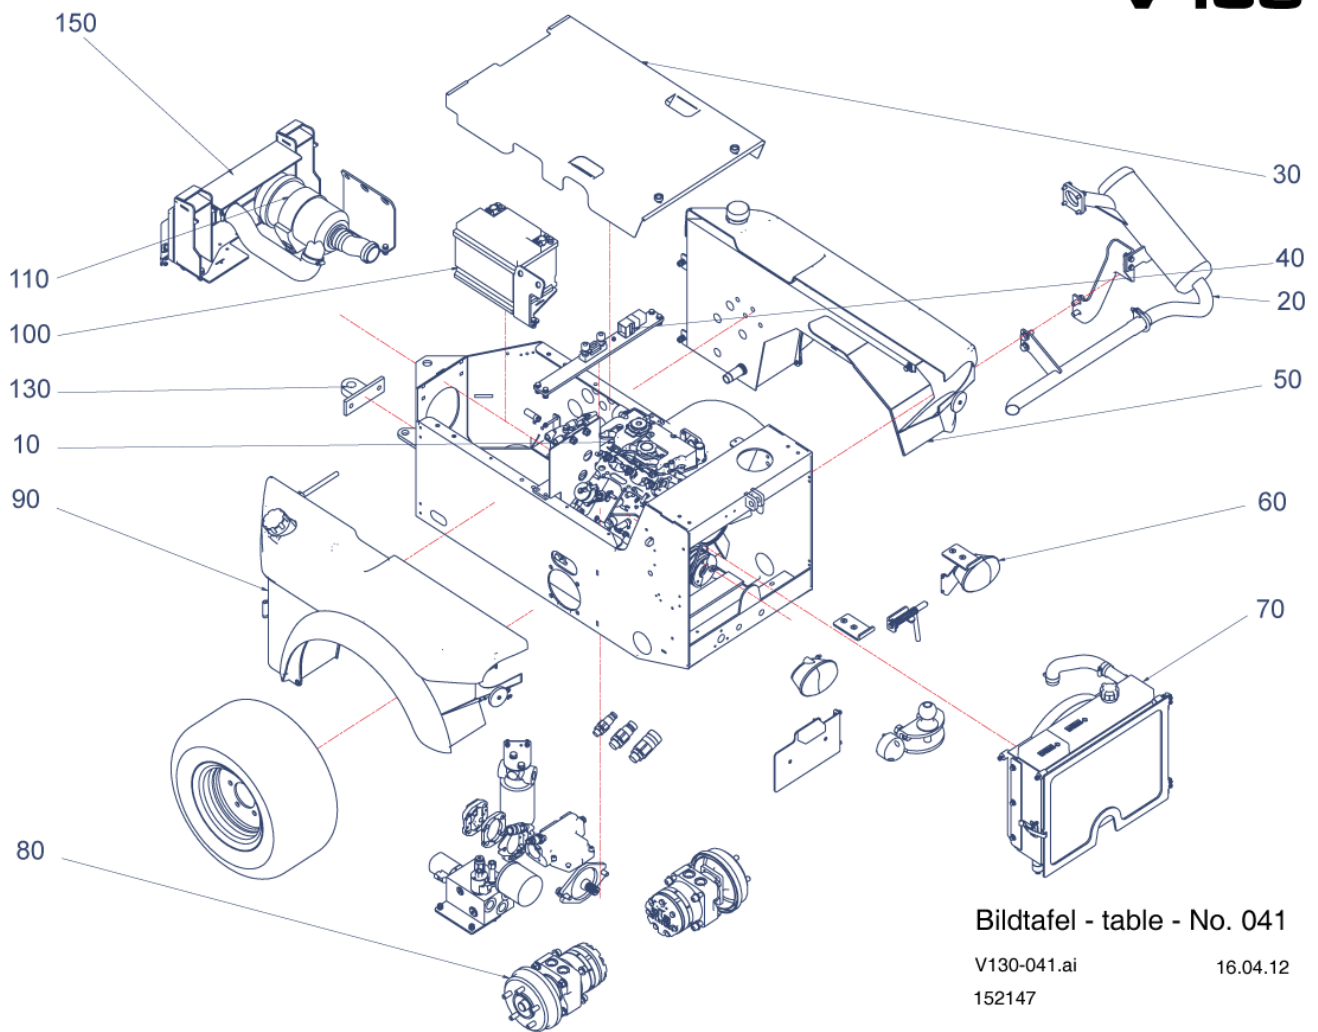

V130

Item no.	Article no.	Description	Quantity
10	798302	THREE CYLINDER ENGINE	1,00
20	156251	TAILPIPE	1,00
30	156252	ENGINE COVER	1,00
40	156253	ELECTRICAL COMPONENTS	1,00
50	156254	OIL TANK	1,00
60	156255	HEAD LIGHT, FUSE FRAME, LICENSE PLATE CARRIER	1,00
70	156256	COOLER	1,00
80	156257	HYDRAULIC FOR COMPONENTS, WHEEL MOTOR	1,00
90	156259	FUEL TANK	1,00
100	156260	BATTERY	1,00
110	156261	AIR FILTER	1,00
130	799858	JOINT	1,00
150	156262	AIR INTAKE	1,00