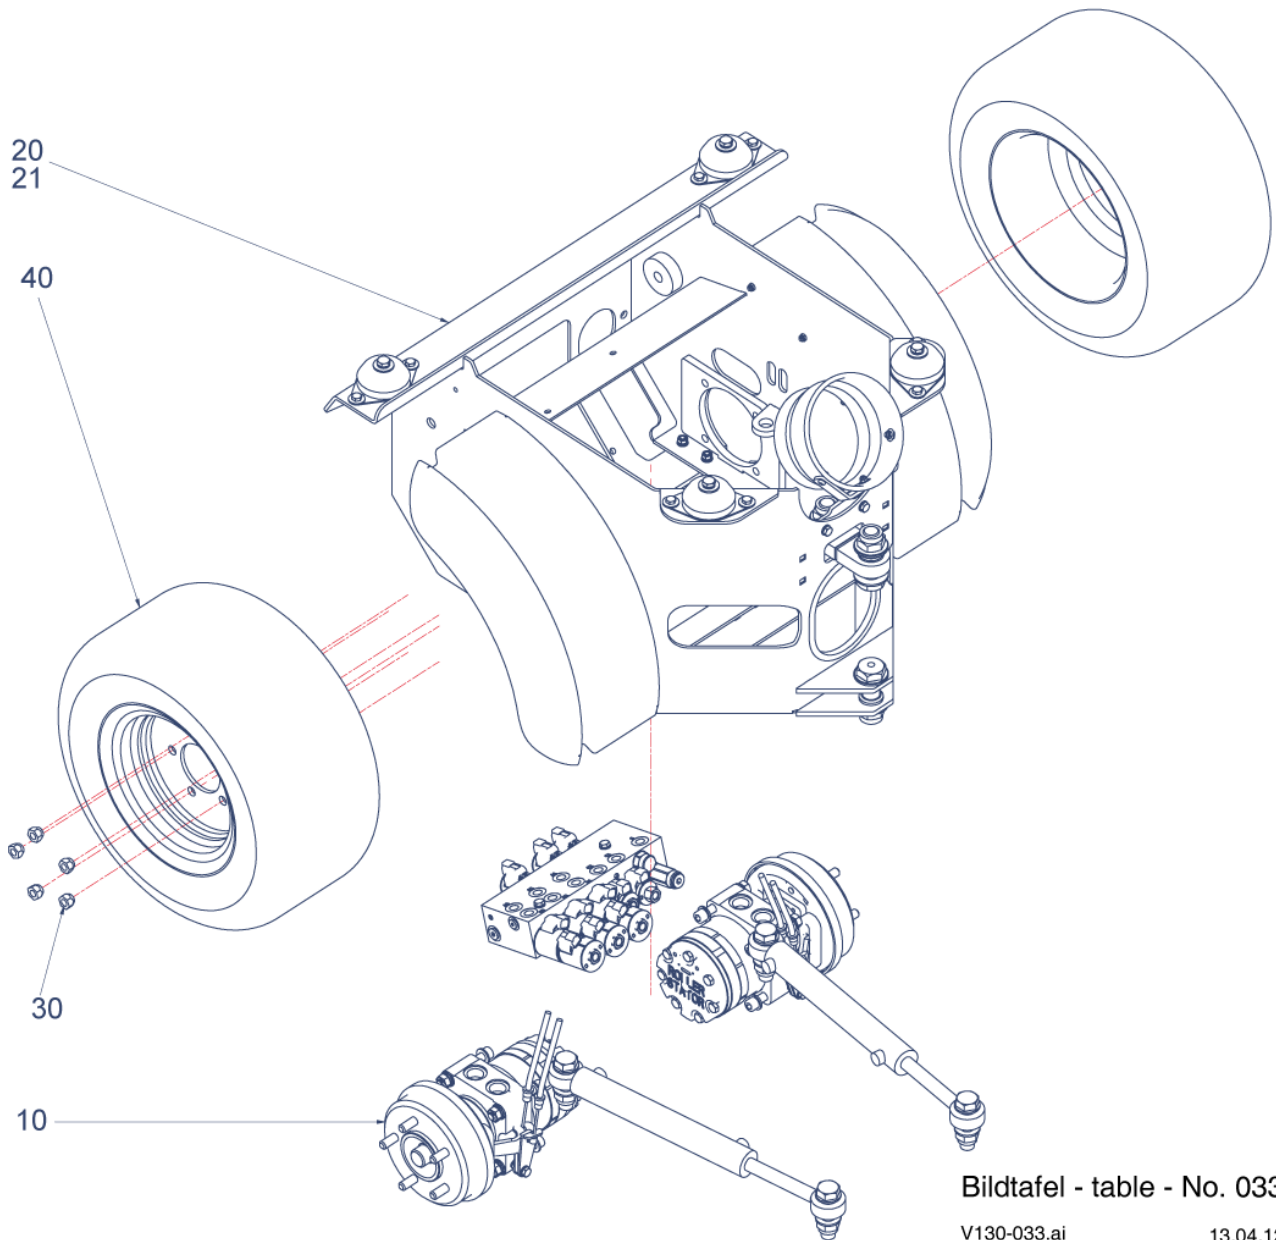

V130

Bildtafel - table - No. 033

V130-033.ai

13.04.12

152145

Item no.	Article no.	Description	Quantity
10	156248	WHEEL MOTORS, STEERING CYLINDER	1,00
20	156250	CHASSIS FRONT VEHICLE VERSION 1	1,00
21	156380	CHASSIS FRONT VEHICLE VERSION 2	1,00
30	800300	WHEEL NUT	10,00
40	152522	WHEEL 20X8.00-10	2,00
40.10	155431	WHEEL RIM	2,00
40.20	155432	TIRE	2,00