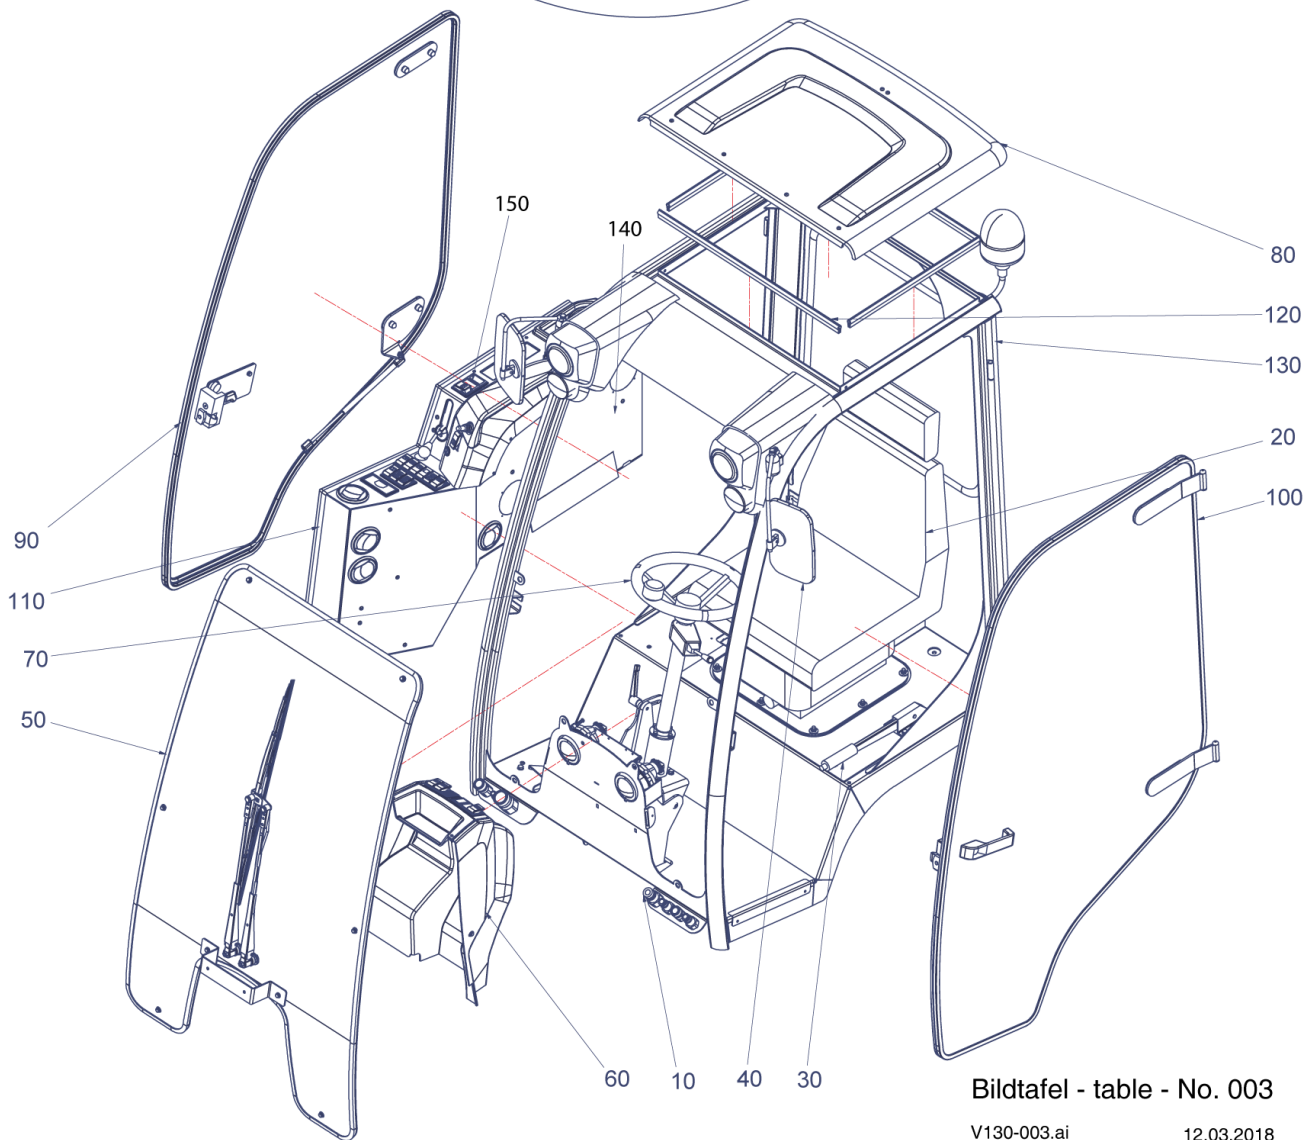

**V130**

Bildtafel - table - No. 003

V130-003.ai  
152148

12.03.2018

Item no.	Article no.	Description	Quantity
5	801271	CABIN	1,00
10	156237	HYDRAULIC CLUTCH, ALARM HORN	1,00
20	156238	COATING, REAR GLASS, DRIVER SEAT	1,00
30	156239	PEDAL HAND BRAKE LEVER	1,00
40	156240	HEAD LIGHT, MIRROR	1,00
50	152156	WINDSHIELD, WIPER	1,00
60	156242	STEERING HOUSING CAP	1,00
70	152151	STEERING	1,00
80	152152	CABIN ROOF	1,00
90	152149	DOOR RIGHT	1,00
100	152150	DOOR LEFT	1,00
110	156245	CONSOLE	1,00
120	799959	RUBBER STRIP	1,00
130	155131	SAFETY BAR	1,00
140	152155	CONSOLE FOR OPERATING	1,00
150	156247	ELECTRICAL COMPONENTS	1,00
160	801602	FILTER	1,00