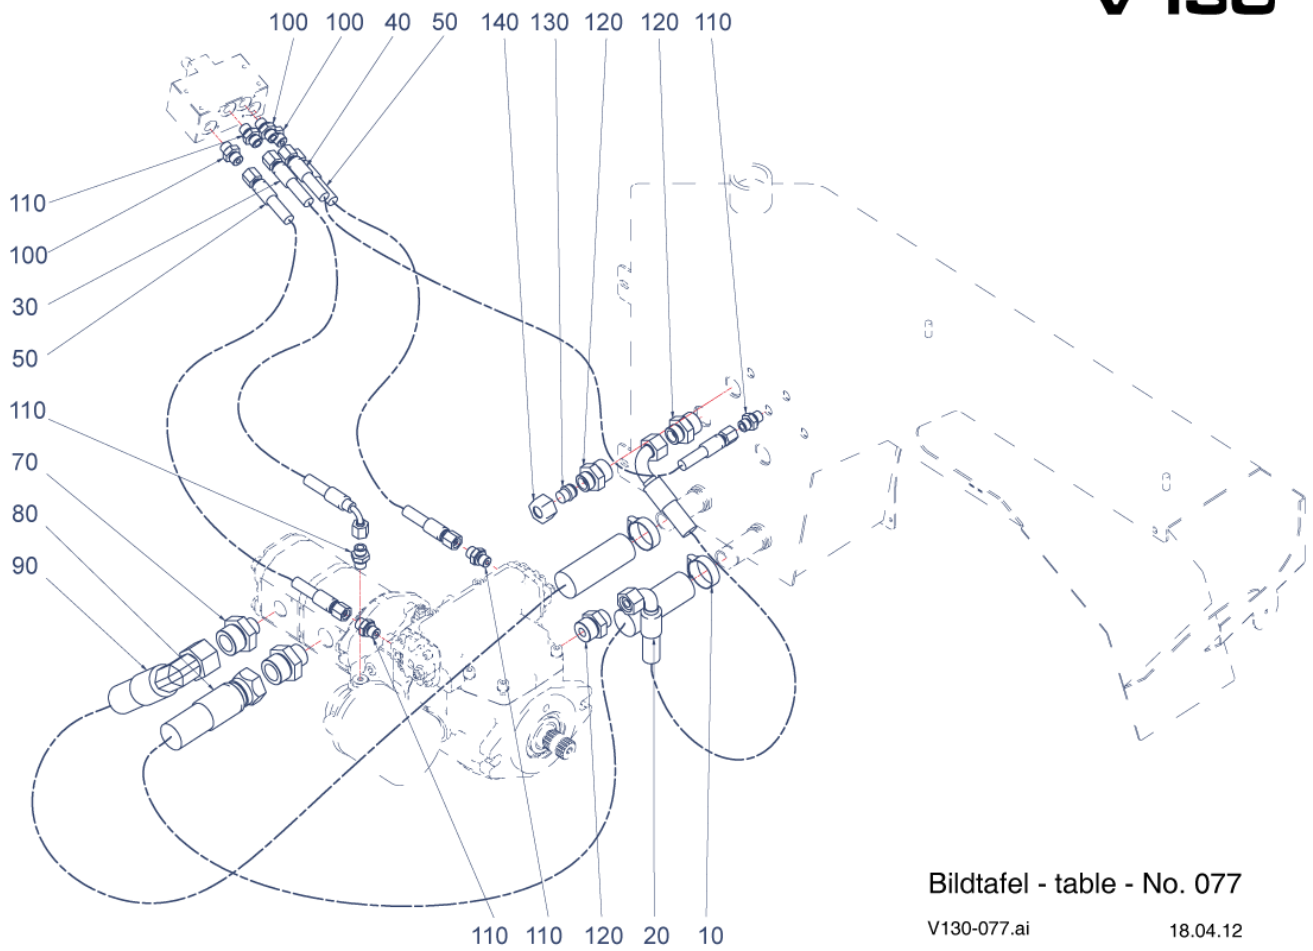

V130

Bildtafel - table - No. 077

V130-077.ai
156267

18.04.12

Item no.	Article no.	Description	Quantity
10	798195	HOSE CLAMP RADIATOR HOSE	2,00
20	800124	HYDRAULIC HOSE	1,00
30	800125	HYDRAULIC HOSE	1,00
40	800126	HYDRAULIC HOSE	1,00
50	800127	HYDRAULIC HOSE	1,00
60	800128	STRAIGHT SCREW-IN FITTING	1,00
70	800129	STRAIGHT SCREW-IN FITTING	1,00
80	800130	HYDRAULIC HOSE	1,00
90	800131	HYDRAULIC HOSE	1,00
100	800219	STRAIGHT SCREW-IN FITTING	2,00
110	800073	STRAIGHT SCREW-IN FITTING	6,00
120	800132	STRAIGHT SCREW-IN FITTING	3,00
130	800133	PLUG	1,00
140	800134	UNION NUT	1,00