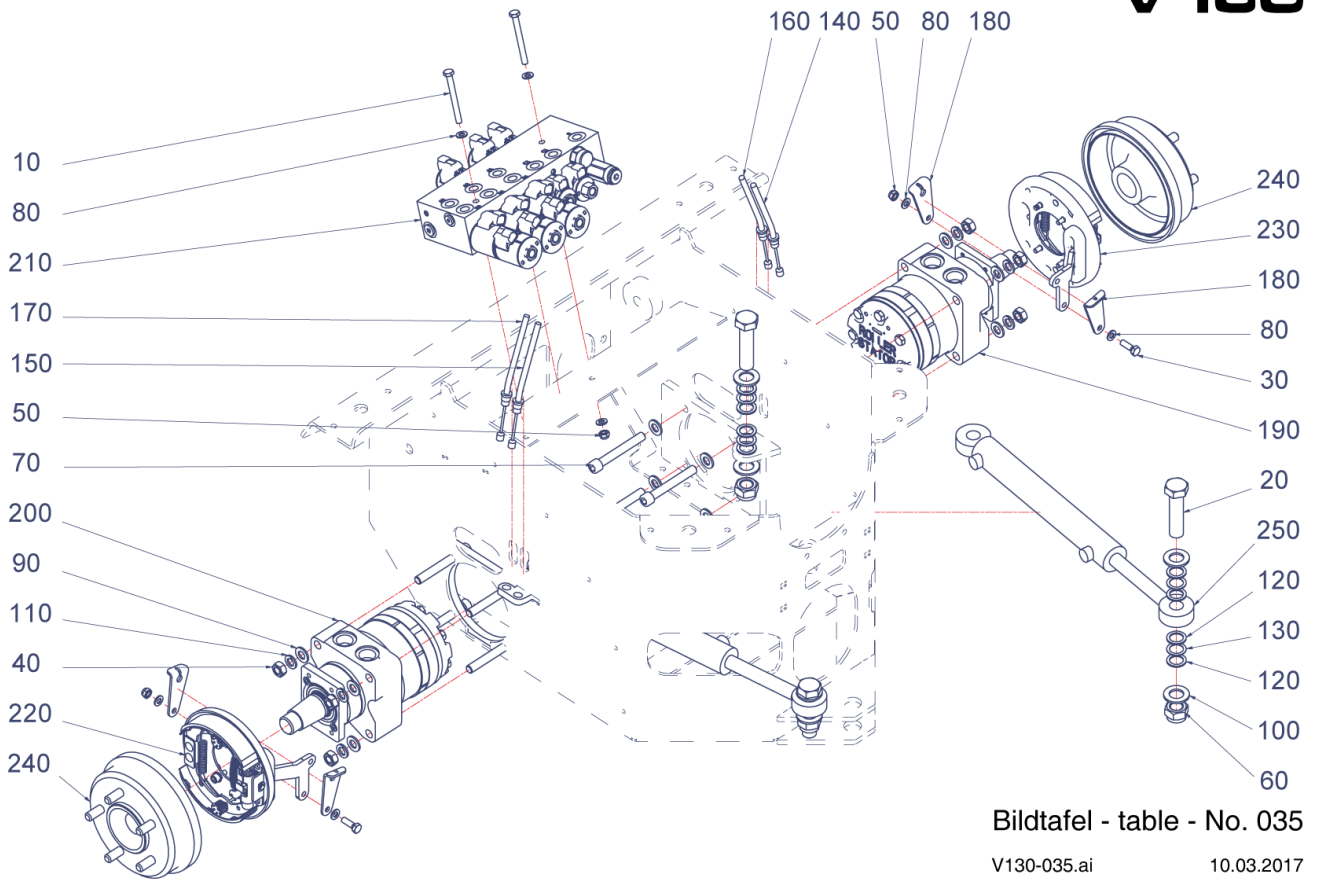

V 130

Bildtafel - table - No. 035

V130-035.ai

10.03.2017

156248

Item no.	Article no.	Description	Quantity
10	800175	6-HEAD SCREW	2,00
20	800176	HEX SCREW WITH NUT	4,00
30	011514	6-HEAD SCREW	2,00
40	011590	6-HEAD NUT	8,00
50	025058	FUSE NUT	4,00
60	031930	FUSE NUT	4,00
70	800177	INNER-6-HEAD SCREW	8,00
80	010044	SHIM	8,00
90	010047	SHIM	16,00
100	010050	SHIM	8,00
110	010057	SPRING RING	8,00
120	800178	SHIM	16,00
130	800179	SHIM	8,00
140	798181	PARKING BRAKE CABLE RIGHT	1,00
150	798182	PARKING BRAKE CABLE LEFT	1,00
160	798183	FOOT BRAKE CABLE RIGHT	1,00
170	798184	FOOT BRAKE CABLE LEFT	1,00
180	155260	HOLDER	1,00
190	798224	WHEEL MOTOR FRONT RIGHT	1,00
200	798225	WHEEL MOTOR FRONT LEFT	1,00
210	799744	Control valve	1,00
220	798207	BRAKE, LEFT	1,00
230	798208	BRAKE, RIGHT	1,00
240	798209	BRAKE DRUM	2,00
250	798210	STEERING CYLINDER	2,00