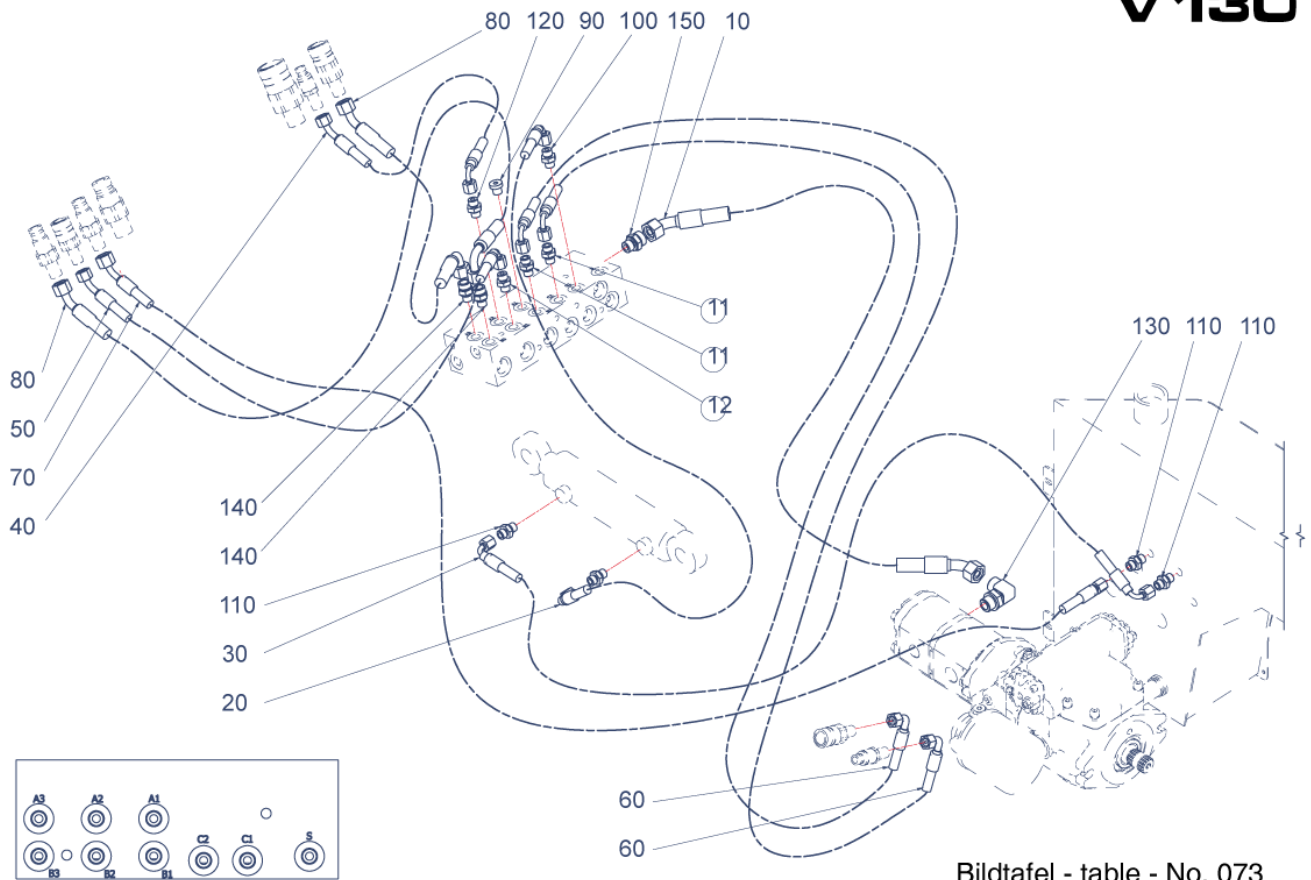

V 130

Bildtafel - table - No. 073

V130-073.ai
156265

18.04.12

Item no.	Article no.	Description	Quantity
10	800104	HYDRAULIC HOSE	1,00
20	800105	HYDRAULIC HOSE	1,00
30	800106	HYDRAULIC HOSE	1,00
40	799420	HYDRAULIC HOSE	1,00
50	800107	HYDRAULIC HOSE	1,00
60	800108	HYDRAULIC HOSE	2,00
70	800109	HYDRAULIC HOSE	1,00
80	800110	HYDRAULIC HOSE	2,00
90	800056	PLUG	1,00
100	800220	STRAIGHT SCREW-IN FITTING	1,00
110	800073	STRAIGHT SCREW-IN FITTING	6,00
120	800219	STRAIGHT SCREW-IN FITTING	2,00
130	800093	ANGLE FITTING	1,00
140	800102	STRAIGHT SCREW-IN FITTING	2,00
150	800111	SCREW JOINT	1,00