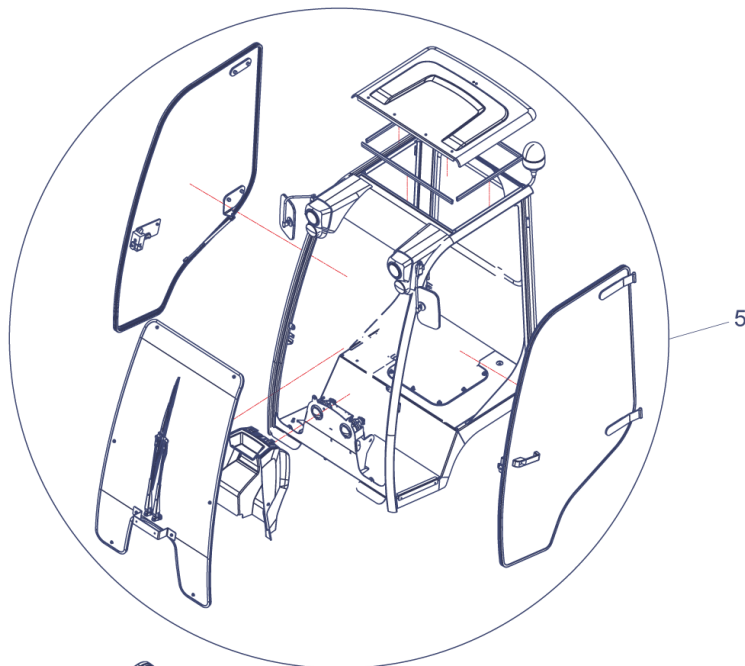

V130

Bildtafel - table - No. 003

V130-003.ai
152148

12.03.2018

Item no.	Article no.	Description	Quantity
20	801272	COATING, REAR GLASS	1,00
40	156240	HEAD LIGHT, MIRROR	1,00
50	152156	WINDSHIELD, WIPER	1,00
60	801273	STEERING HOUSING CAP	1,00
80	152152	CABIN ROOF	1,00
90	152149	DOOR RIGHT	1,00
100	152150	DOOR LEFT	1,00
120	799959	RUBBER STRIP	1,00
130	155131	SAFETY BAR	1,00